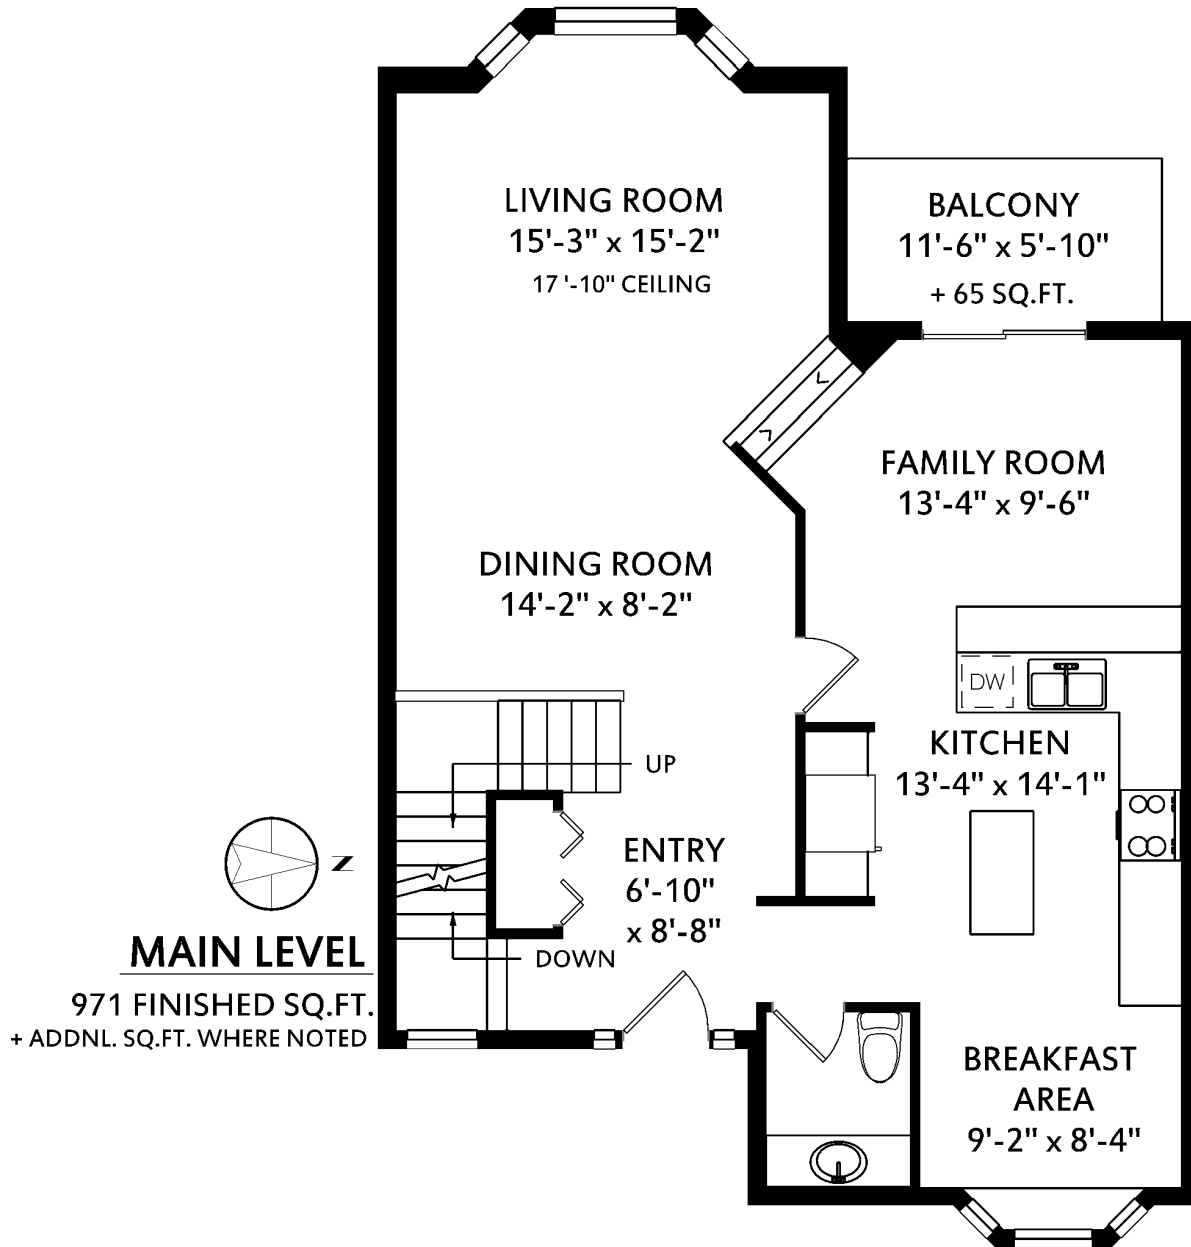

18-934 Boulderwood Rise

	Fin. Sq.Ft.	UnFin. Sq.Ft.	Total Sq.Ft.
Main Level	971	0	971
Upper Level	609	0	609
Lower Level	745	0	745
Total	2325	0	2325

Shown length and width dimensions are approximate.
Area sq.ft. is representative of the on-site measurements. (1" accuracy)

	Fin. Sq.Ft.	UnFin. Sq.Ft.	Total Sq.Ft.
Main Level	971	0	971
Upper Level	609	0	609
Lower Level	745	0	745
Total	2325	0	2325

Shown length and width dimensions are approximate. Area sq.ft. is representative of the on-site measurements. (1" accuracy)