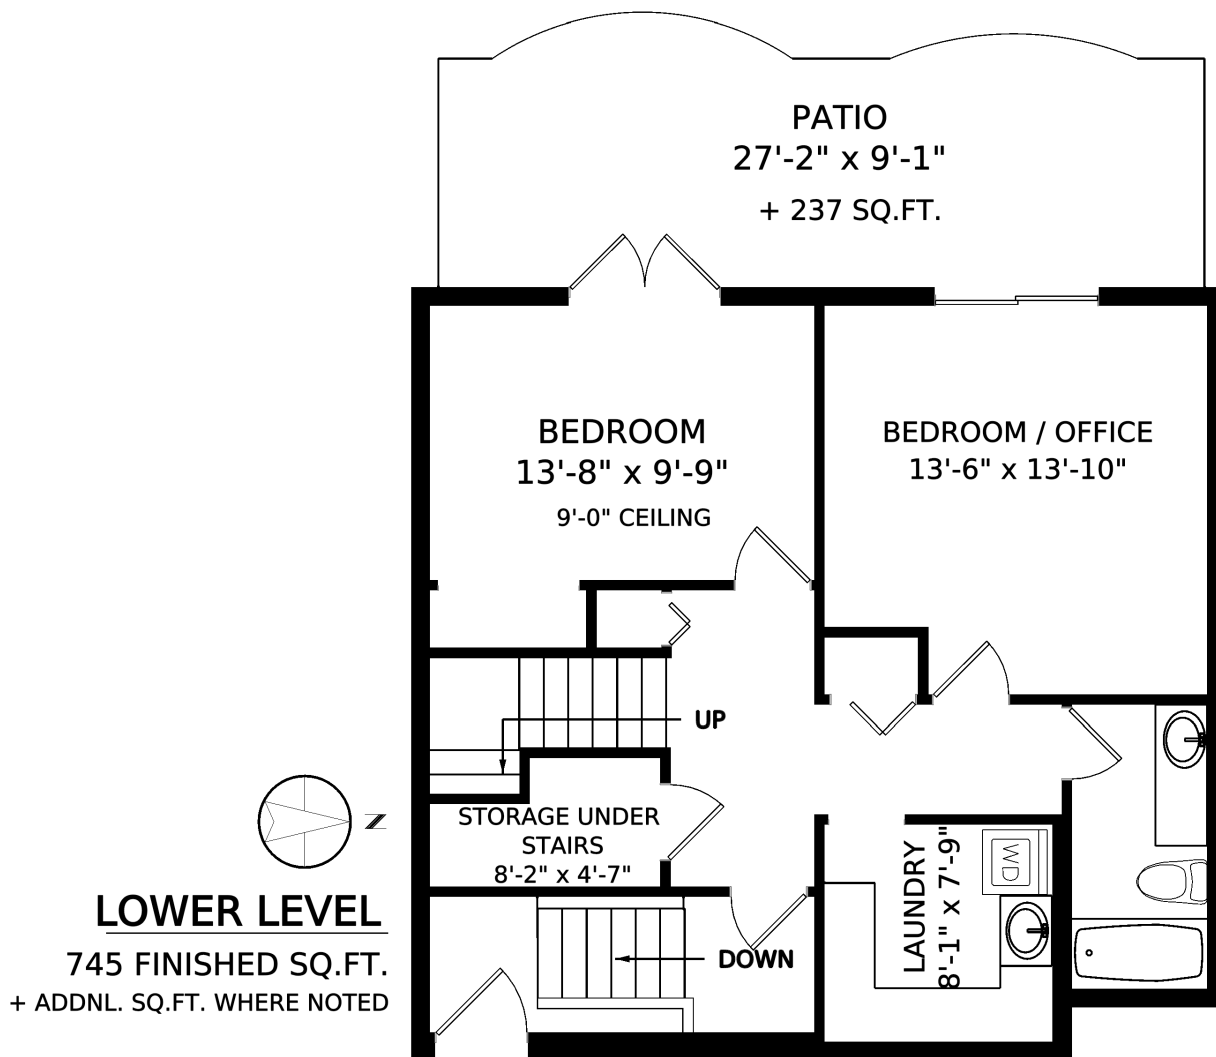

18-934 Boulderwood Rise

	Fin. Sq.Ft.	UnFin. Sq.Ft.	Total Sq.Ft.
Main Level	971	0	971
Upper Level	609	0	609
Lower Level	745	0	745
Total	2325	0	2325

Shown length and width dimensions are approximate.
Area sq.ft. is representative of the on-site measurements. (1" accuracy)

	Fin. Sq.Ft.	UnFin. Sq.Ft.	Total Sq.Ft.
Main Level	971	0	971
Upper Level	609	0	609
Lower Level	745	0	745
Total	2325	0	2325

Shown length and width dimensions are approximate. Area sq.ft. is representative of the on-site measurements. (1" accuracy)