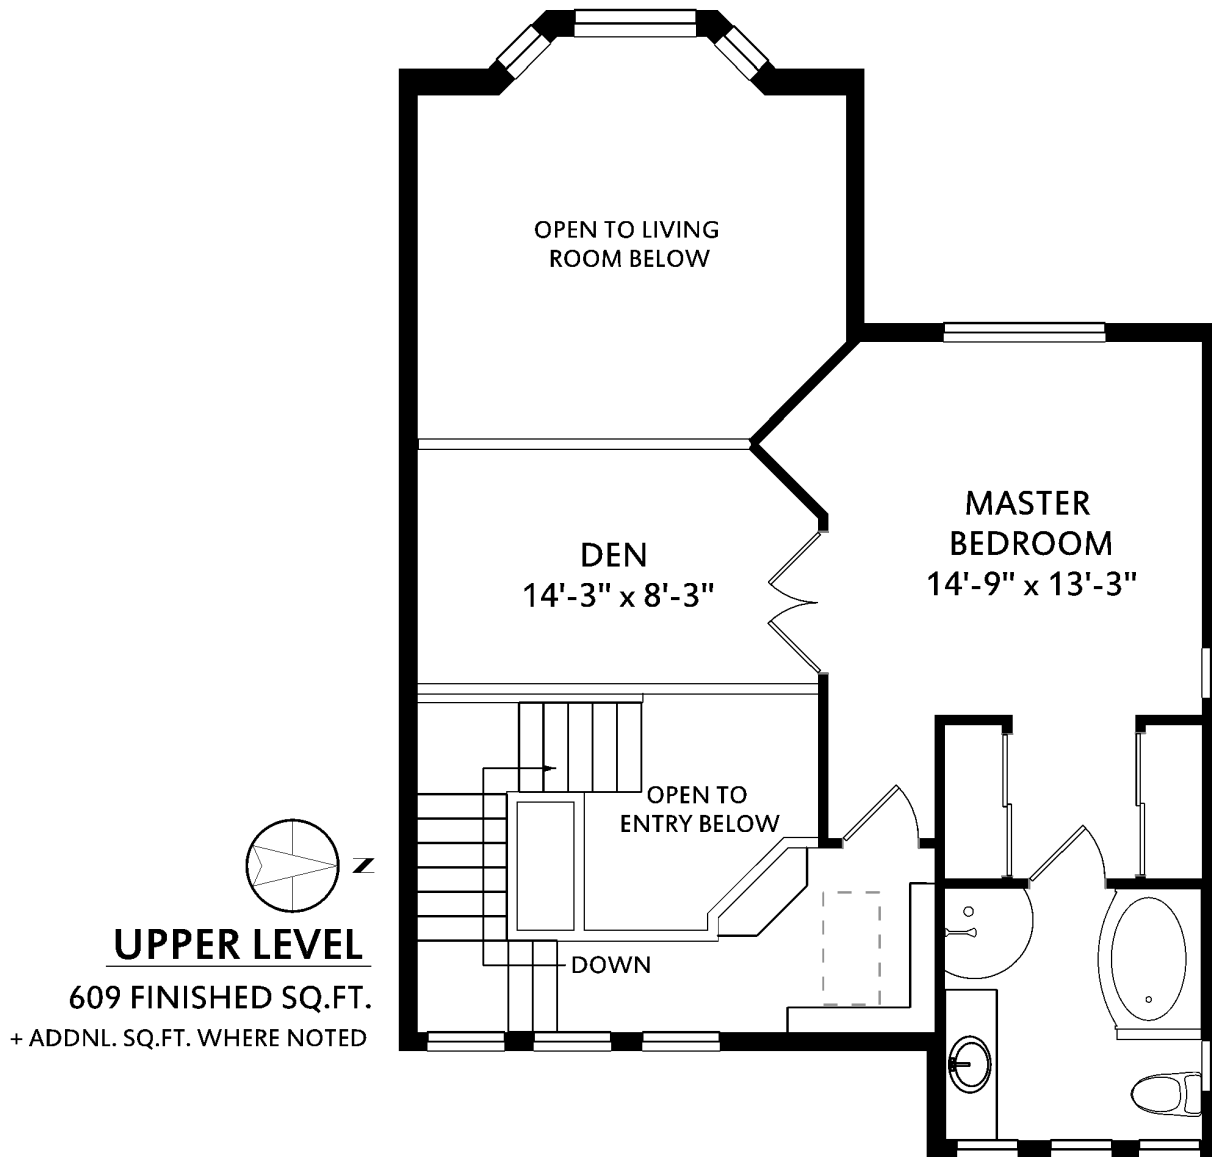

18-934 Boulderwood Rise

	Fin. Sq.Ft.	UnFin. Sq.Ft.	Total Sq.Ft.
Main Level	971	0	971
Upper Level	609	0	609
Lower Level	745	0	745
Total	2325	0	2325

Shown length and width dimensions are approximate.
Area sq.ft. is representative of the on-site measurements. (1" accuracy)

	Fin. Sq.Ft.	UnFin. Sq.Ft.	Total Sq.Ft.
Main Level	971	0	971
Upper Level	609	0	609
Lower Level	745	0	745
Total	2325	0	2325

Shown length and width dimensions are approximate. Area sq.ft. is representative of the on-site measurements. (1" accuracy)