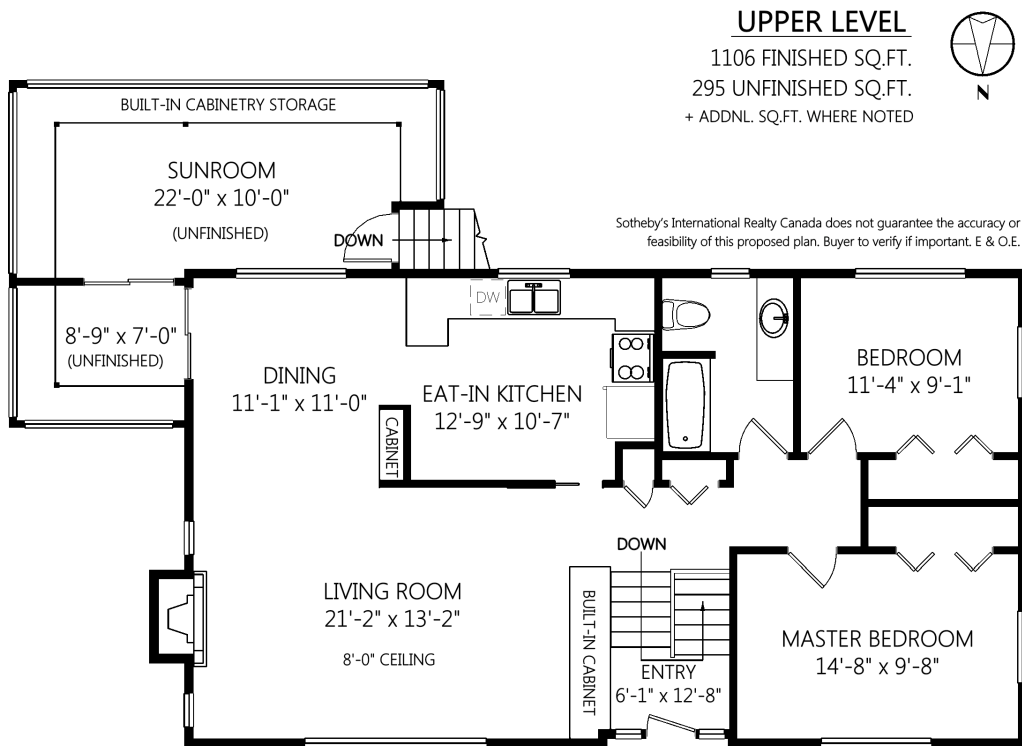

2385 Alta Vista Pl

	Fin. Sq.Ft.	UnFin. Sq.Ft.	Total Sq.Ft.
Upper Level	1106	295	1401
Lower Level	1088	0	1088
Garage	0	415	415
Total	2194	710	2904

Shown length and width dimensions are approximate.
 Area sq.ft. is representative of the on-site measurements. (1" accuracy)