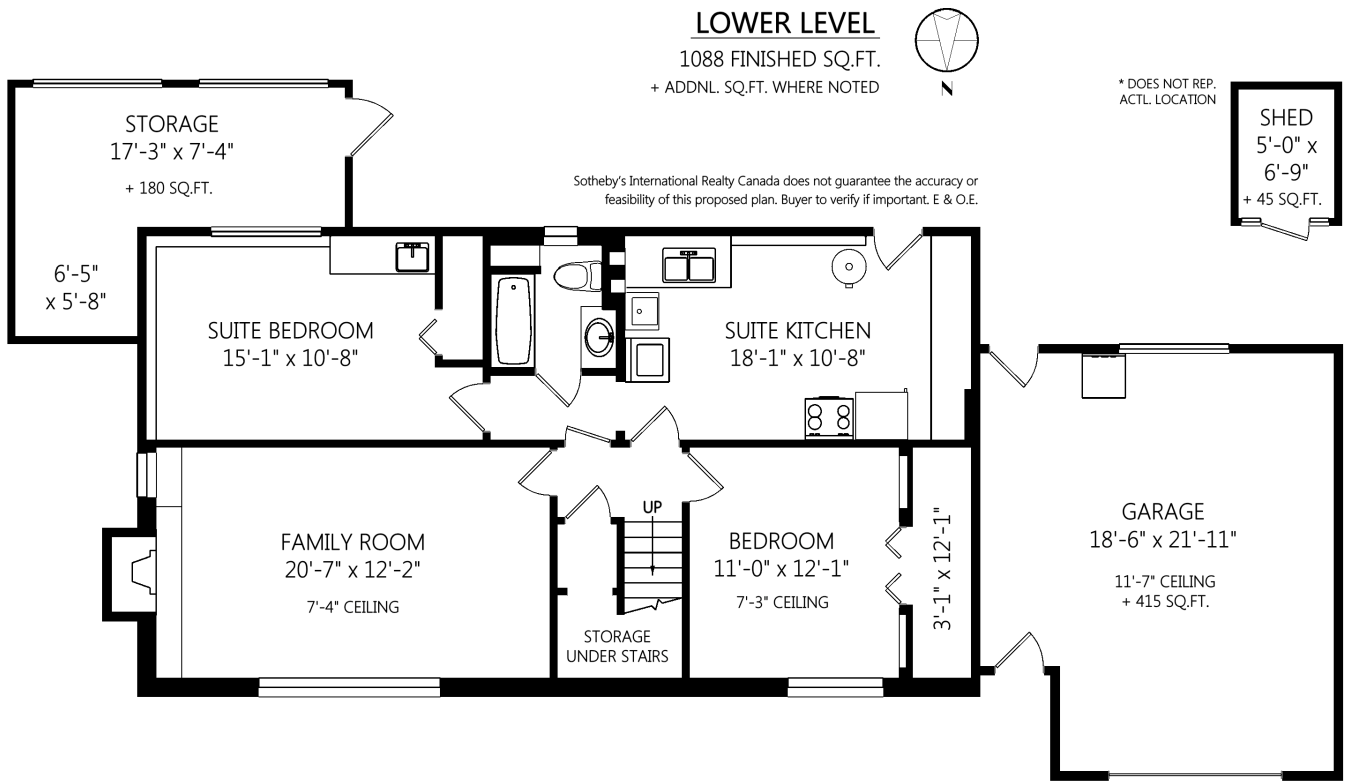

2385 Alta Vista Pl

	Fin. Sq.Ft.	UnFin. Sq.Ft.	Total Sq.Ft.
Upper Level	1106	295	1401
Lower Level	1088	0	1088
Garage	0	415	415
Total	2194	710	2904

Shown length and width dimensions are approximate.
 Area sq.ft. is representative of the on-site measurements. (1" accuracy)